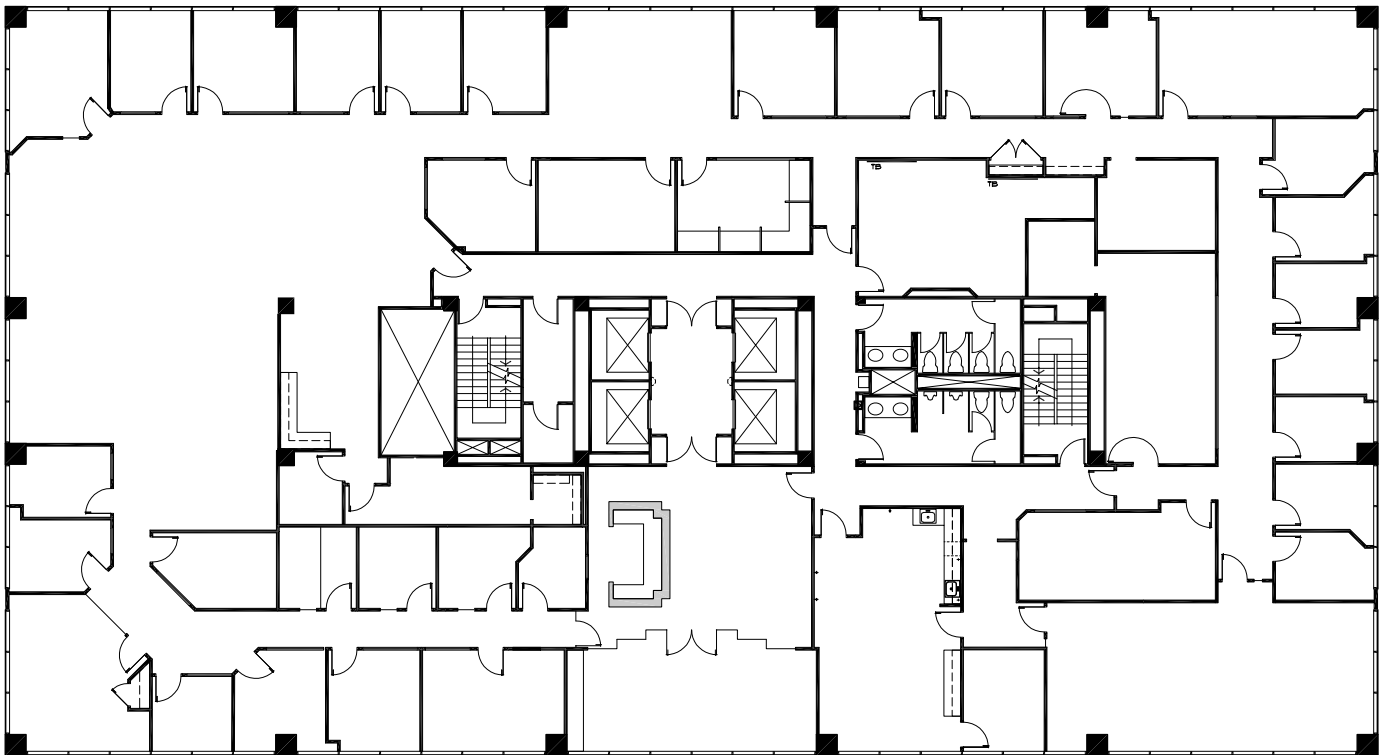

# ONE CHERRY CENTER

SUITE 700 - 14,777 RSF

---

Nathan J. Bradley  
303.813.6444  
nate.bradley@cushwake.com

W. Ryan Stout  
303.813.6448  
ryan.stout@cushwake.com

Zachary T. Williams  
303.813.6474  
zach.williams@cushwake.com