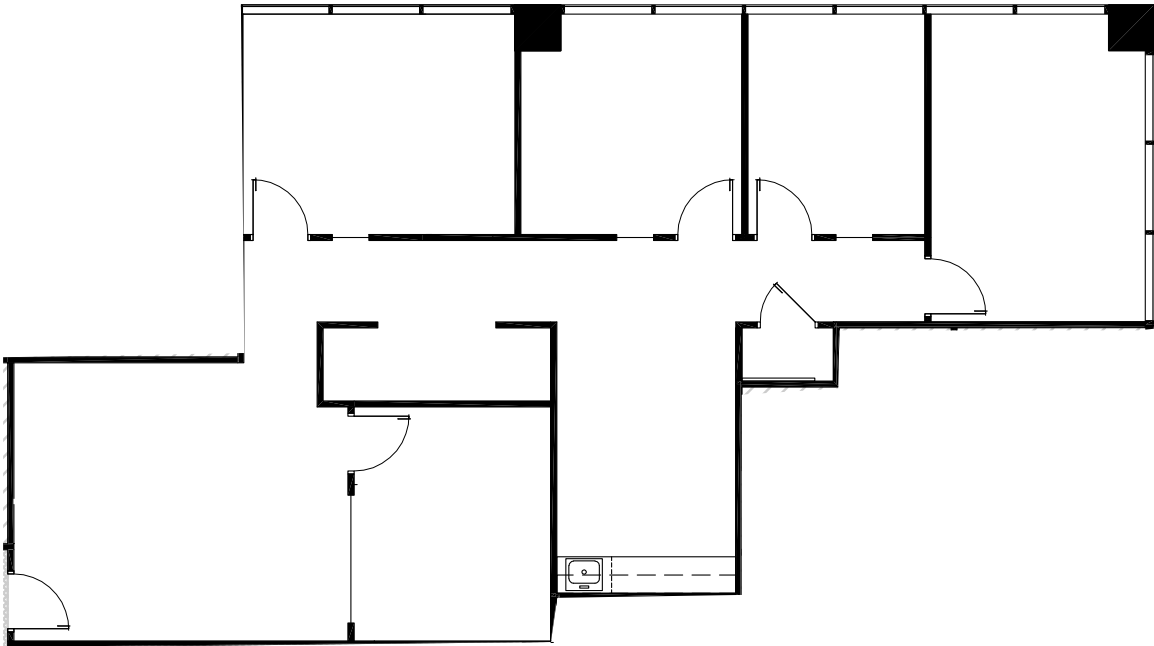

# ONE CHERRY CENTER

SUITE 670 - 1,810 RSF

---

Nathan J. Bradley  
303.813.6444  
nate.bradley@cushwake.com

W. Ryan Stout  
303.813.6448  
ryan.stout@cushwake.com

Zachary T. Williams  
303.813.6474  
zach.williams@cushwake.com