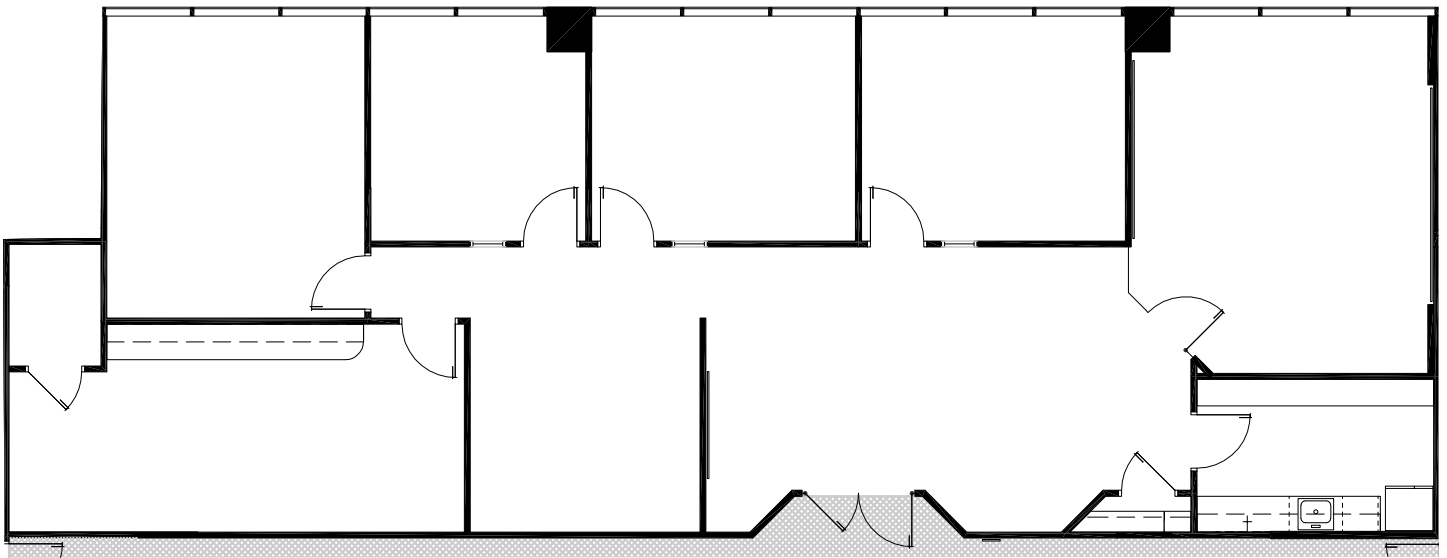

# ONE CHERRY CENTER

SUITE 440 - 2,758 RSF

---

Nathan J. Bradley  
303.813.6444  
nate.bradley@cushwake.com

W. Ryan Stout  
303.813.6448  
ryan.stout@cushwake.com

Zachary T. Williams  
303.813.6474  
zach.williams@cushwake.com